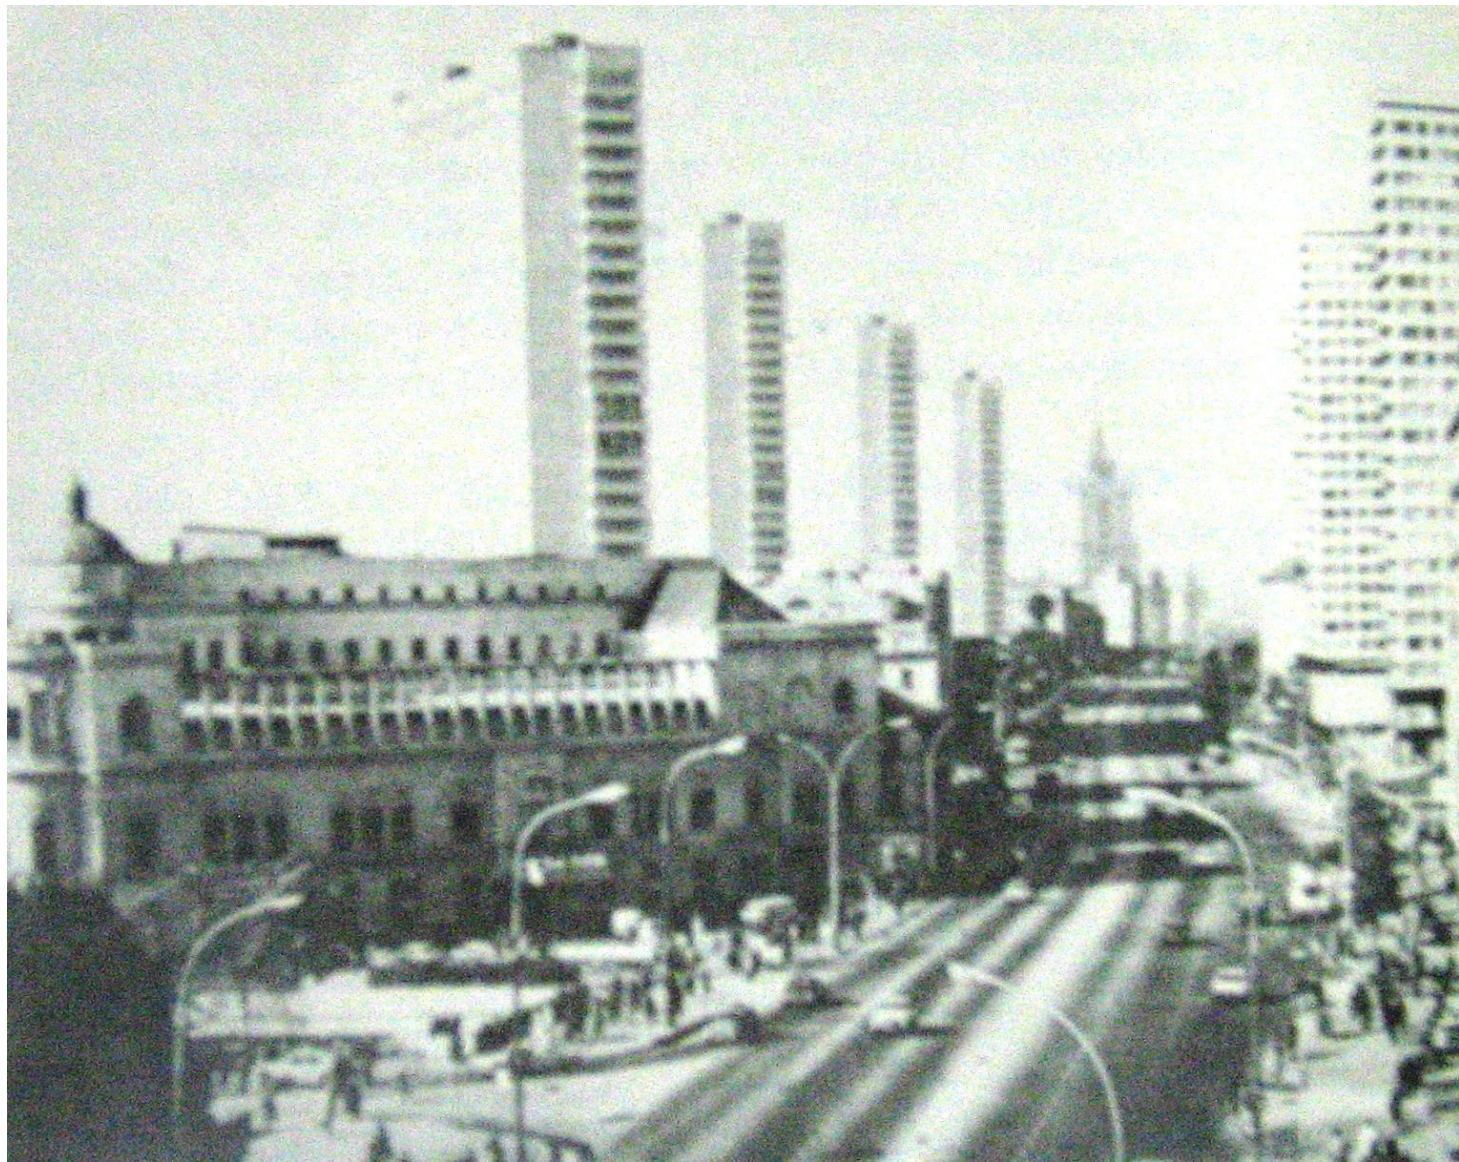

Contemporary view of red square with GUM department store ( replacing trading rows ) on left & st basil's church in background

Moscow, underground station

Moscow, metro

Widened roads

Stalinist neoclassical architecture

Downtown moscow: kalini prospekt with new office & apartment buildings & stores. In the background is the ukrain hotel

Moscow: view from the kremlin walls. To the right is red square with lenin's tomb & the usual line of visitors. In the background is the historical museum. The high-rise building is the intourist hotel.