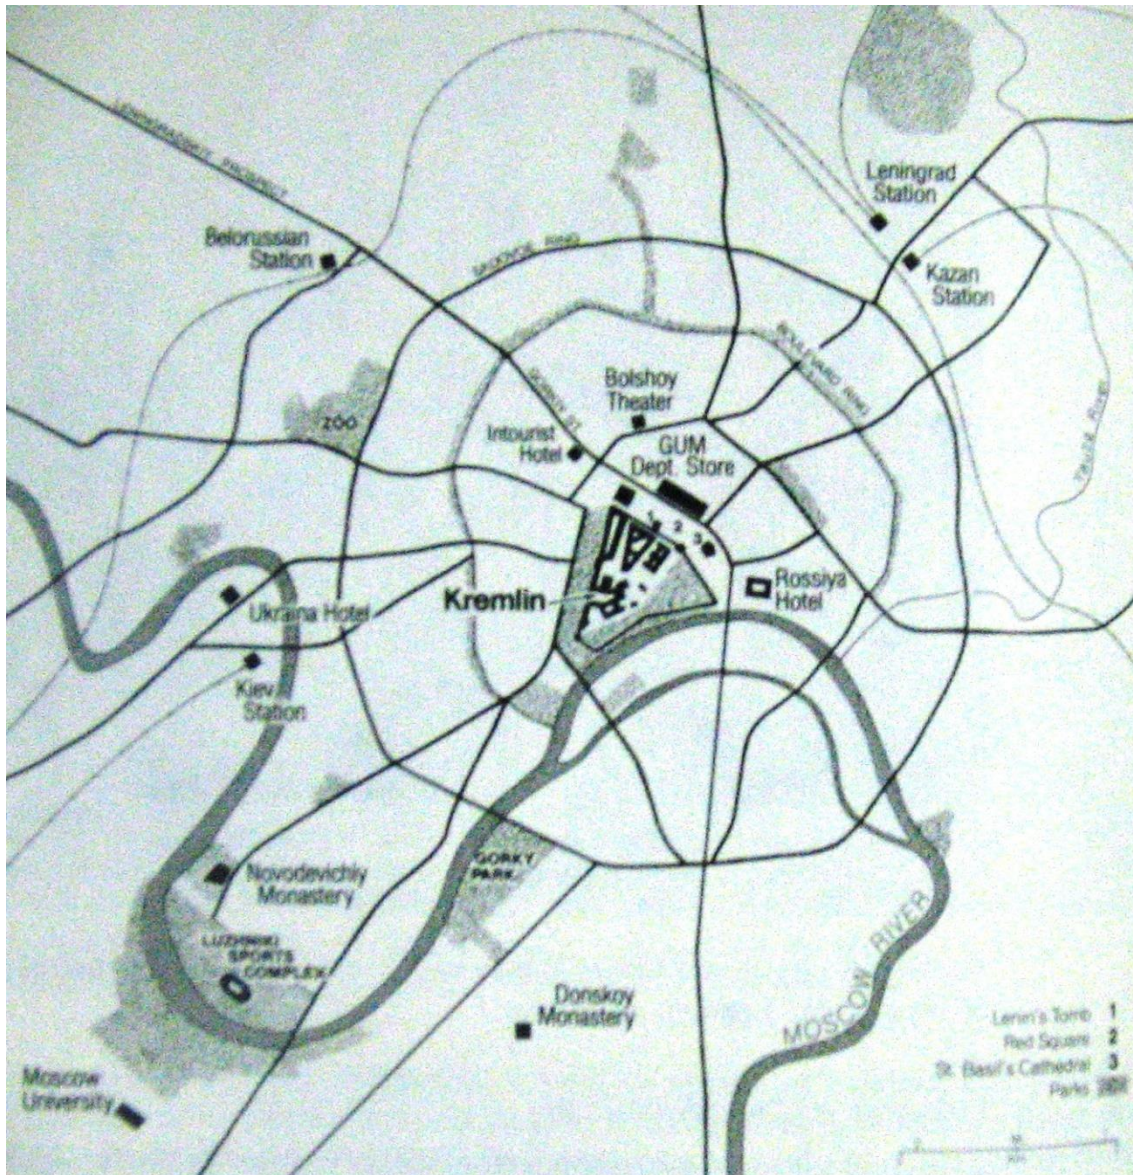

# Moscow

Old moscow

Moscow, kremlin map 1760

Kremlin wall

Urban growth of the soviet union 1926-1970

Greater moscow

VIEW OF THE ASSUMPTION OF THE BLESSED VIRGIN

RIVER MOSCOW

Falls into the Tziga

SCALES

MOSCOW.

(МОСКВА.)

Published under the Supervision of the Society for the Diffusion of Useful Knowledge.

NOTE.

Del. Babushin	Street	Del. Pervomaisk	Lane
Mol. Malata	Zemle	Holed. Blanditsk	Square
Moskva	Bridge	Shkolsk	Field
Moskva	Bay	Vozov	Gate
Old. Odessa	Street	Zastava	Barrier

Contemporary view of red square with GUM department store ( replacing trading rows ) on left & st basil's church in background

Moscow, underground station

Moscow, metro

Widened roads

Stalinist neoclassical architecture

Downtown moscow: kalini prospekt with new office & apartment buildings & stores. In the background is the ukrain hotel

Moscow: view from the kremlin walls. To the right is red square with lenin's tomb & the usual line of visitors. In the background is the historical museum. The high-rise building is the intourist hotel.