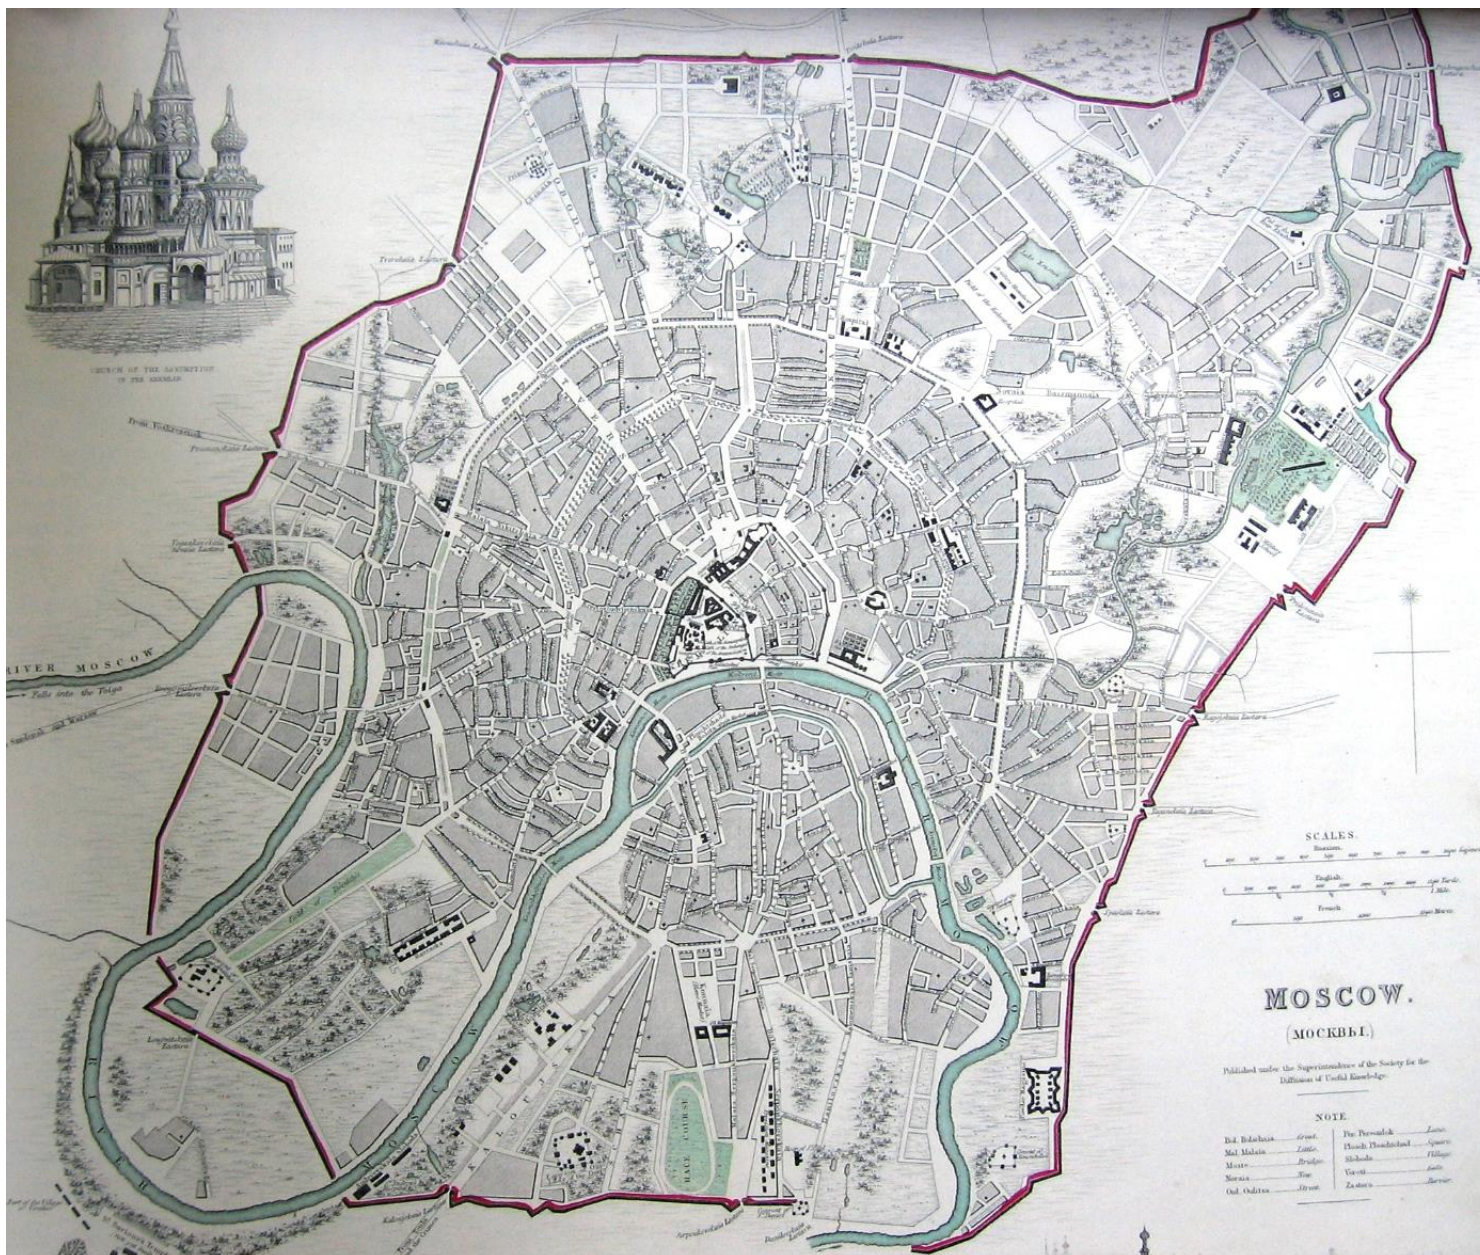

VIEW OF THE ASSUMPTION OF THE BLESSED VIRGIN

RIVER MOSCOW

Falls into the Tziga

SCALES

MOSCOW.

(МОСКВА.)

NOTE.