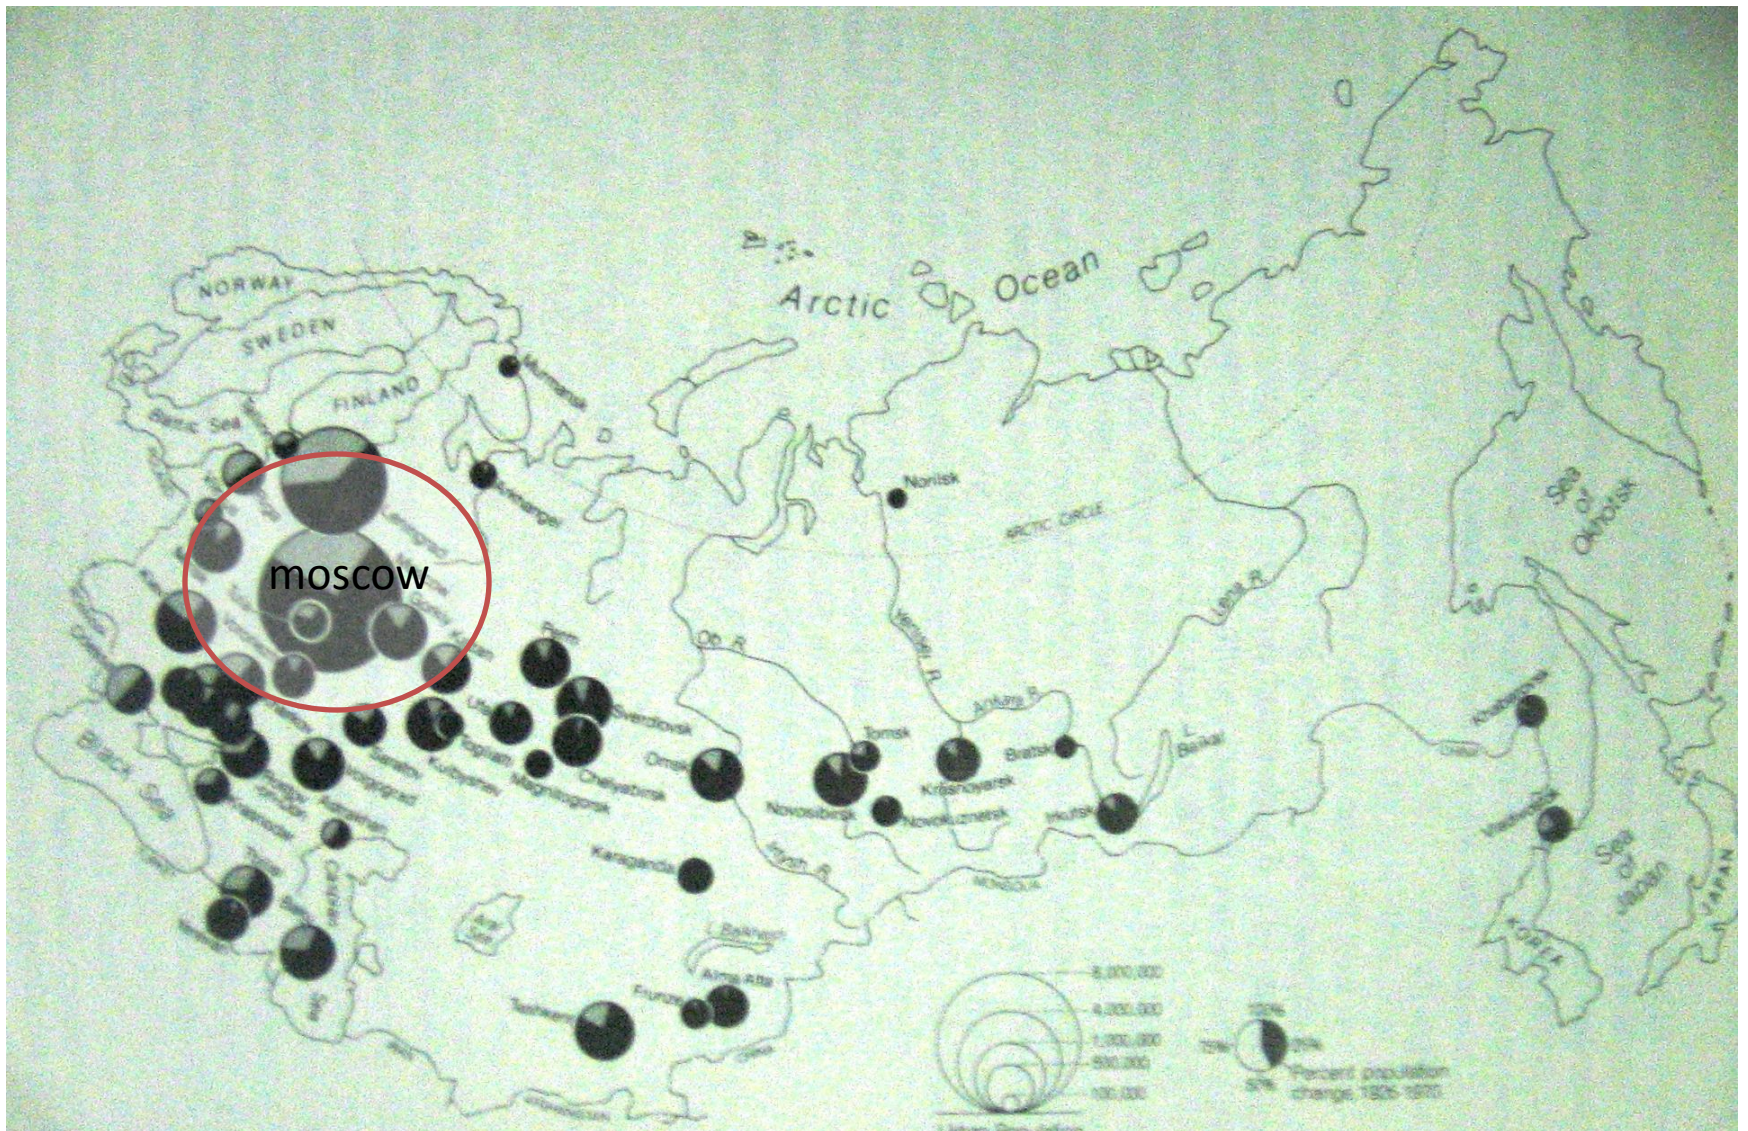

# Moscow

Old moscow

Moscow, kremlin map 1760

Kremlin wall

Urban growth of the soviet union 1926-1970

Greater moscow

VIEW OF THE ASSUMPTION OF THE BLESSED VIRGIN

RIVER MOSCOW

Falls into the Tziga

SCALES

MOSCOW.

(МОСКВА.)

Published under the Supervision of the Society for the Diffusion of Useful Knowledge.

NOTE.

Del. Babushin	Street	Del. Pervomaisk	Lane
Mol. Malata	Zemle	Holed. Blanditsk	Square
Moskva	Bridge	Shkolsk	Field
Moskva	Bay	Vozov	Gate
Old. Odessa	Street	Zastava	Barrier

Downtown moscow: kalini prospekt with new office & apartment buildings & stores. In the background is the ukrain hotel

Moscow: view from the kremlin walls. To the right is red square with lenin's tomb & the usual line of visitors. In the background is the historical museum. The high-rise building is the intourist hotel.